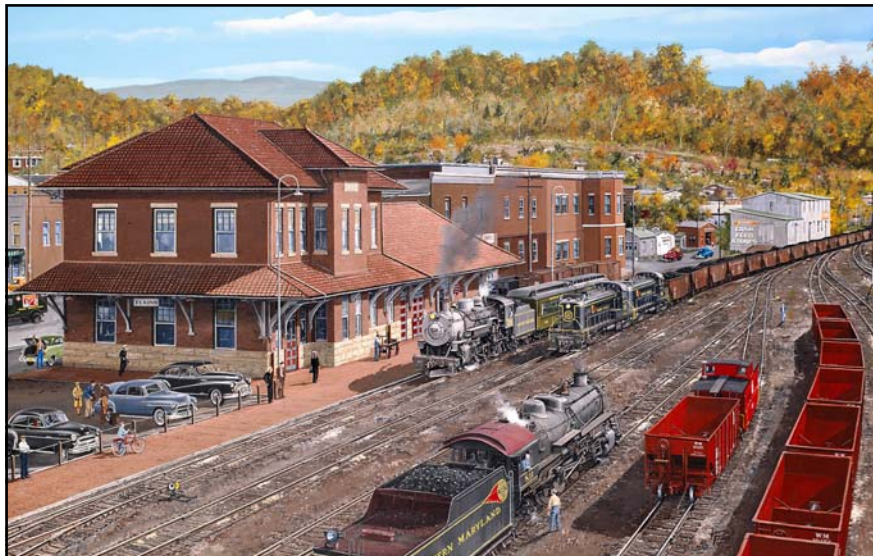

WEST VIRGINIA RAILROAD MUSEUM, INC.

Post Office Box 203
Elkins, West Virginia 26241
www.wvrailmuseum.com
Fax: 304 823 2901

**Our Art Project is Ready
Order Now!**

Fireballs Converge in Elkins

Elkins, West Virginia
Fall 1951

Featured in the painting is a WM K-2 Pacific, Coach #835, a pair of ALCO RS-2 Diesels, and an H-9 Consolidation.

Image Size - approximately 15" x 25"

About a year ago, we commissioned noted railroad artist Larry Fisher to create an original painting of the 1908 Elkins depot with some classic WM equipment in the yard. We chose a fall day in 1951 as this would let us show both steam and diesel locomotives, and since Elkins was known for its hopper rebuilding facilities, hoppers are the featured freight car. The Darden Mill is shown as it was back then, and fall colors enhance the background.

Our museum is selling a limited number of prints of this fine painting as part of the ongoing fund raising endeavors, and you can soon have one hanging on your wall. There are only two versions now available of this limited edition print, and all are signed and numbered by the artist. The Artist proofs have sold out. We also have a limited number of greeting cards made up with a full color image on half of the card along with a write-up about the painting on the other half. The inside is blank allowing you to use the cards for any occasion! There are six greeting cards with white envelopes in a package.

The original is hanging in Davis Trust Co. in downtown Elkins, and will be on display at selected times at the Elkins Depot. A matted and framed version of the print is on display in the Elkins Depot. Your print will be safely mailed in a tube.

Only available from the West Virginia Railroad Museum!!!!

Name: _____

Address: _____

City: _____ State: _____ Zip: _____

Day Phone: _____

Please Print!

Use Your Credit Card!

(Circle) Amex - Disc - VISA - MC   V-Code: _____   V-Code: Last 3 digits on back of card except Amex use 4 digits printed on the front.

Number: _____

Signature: _____   Exp Date: _____